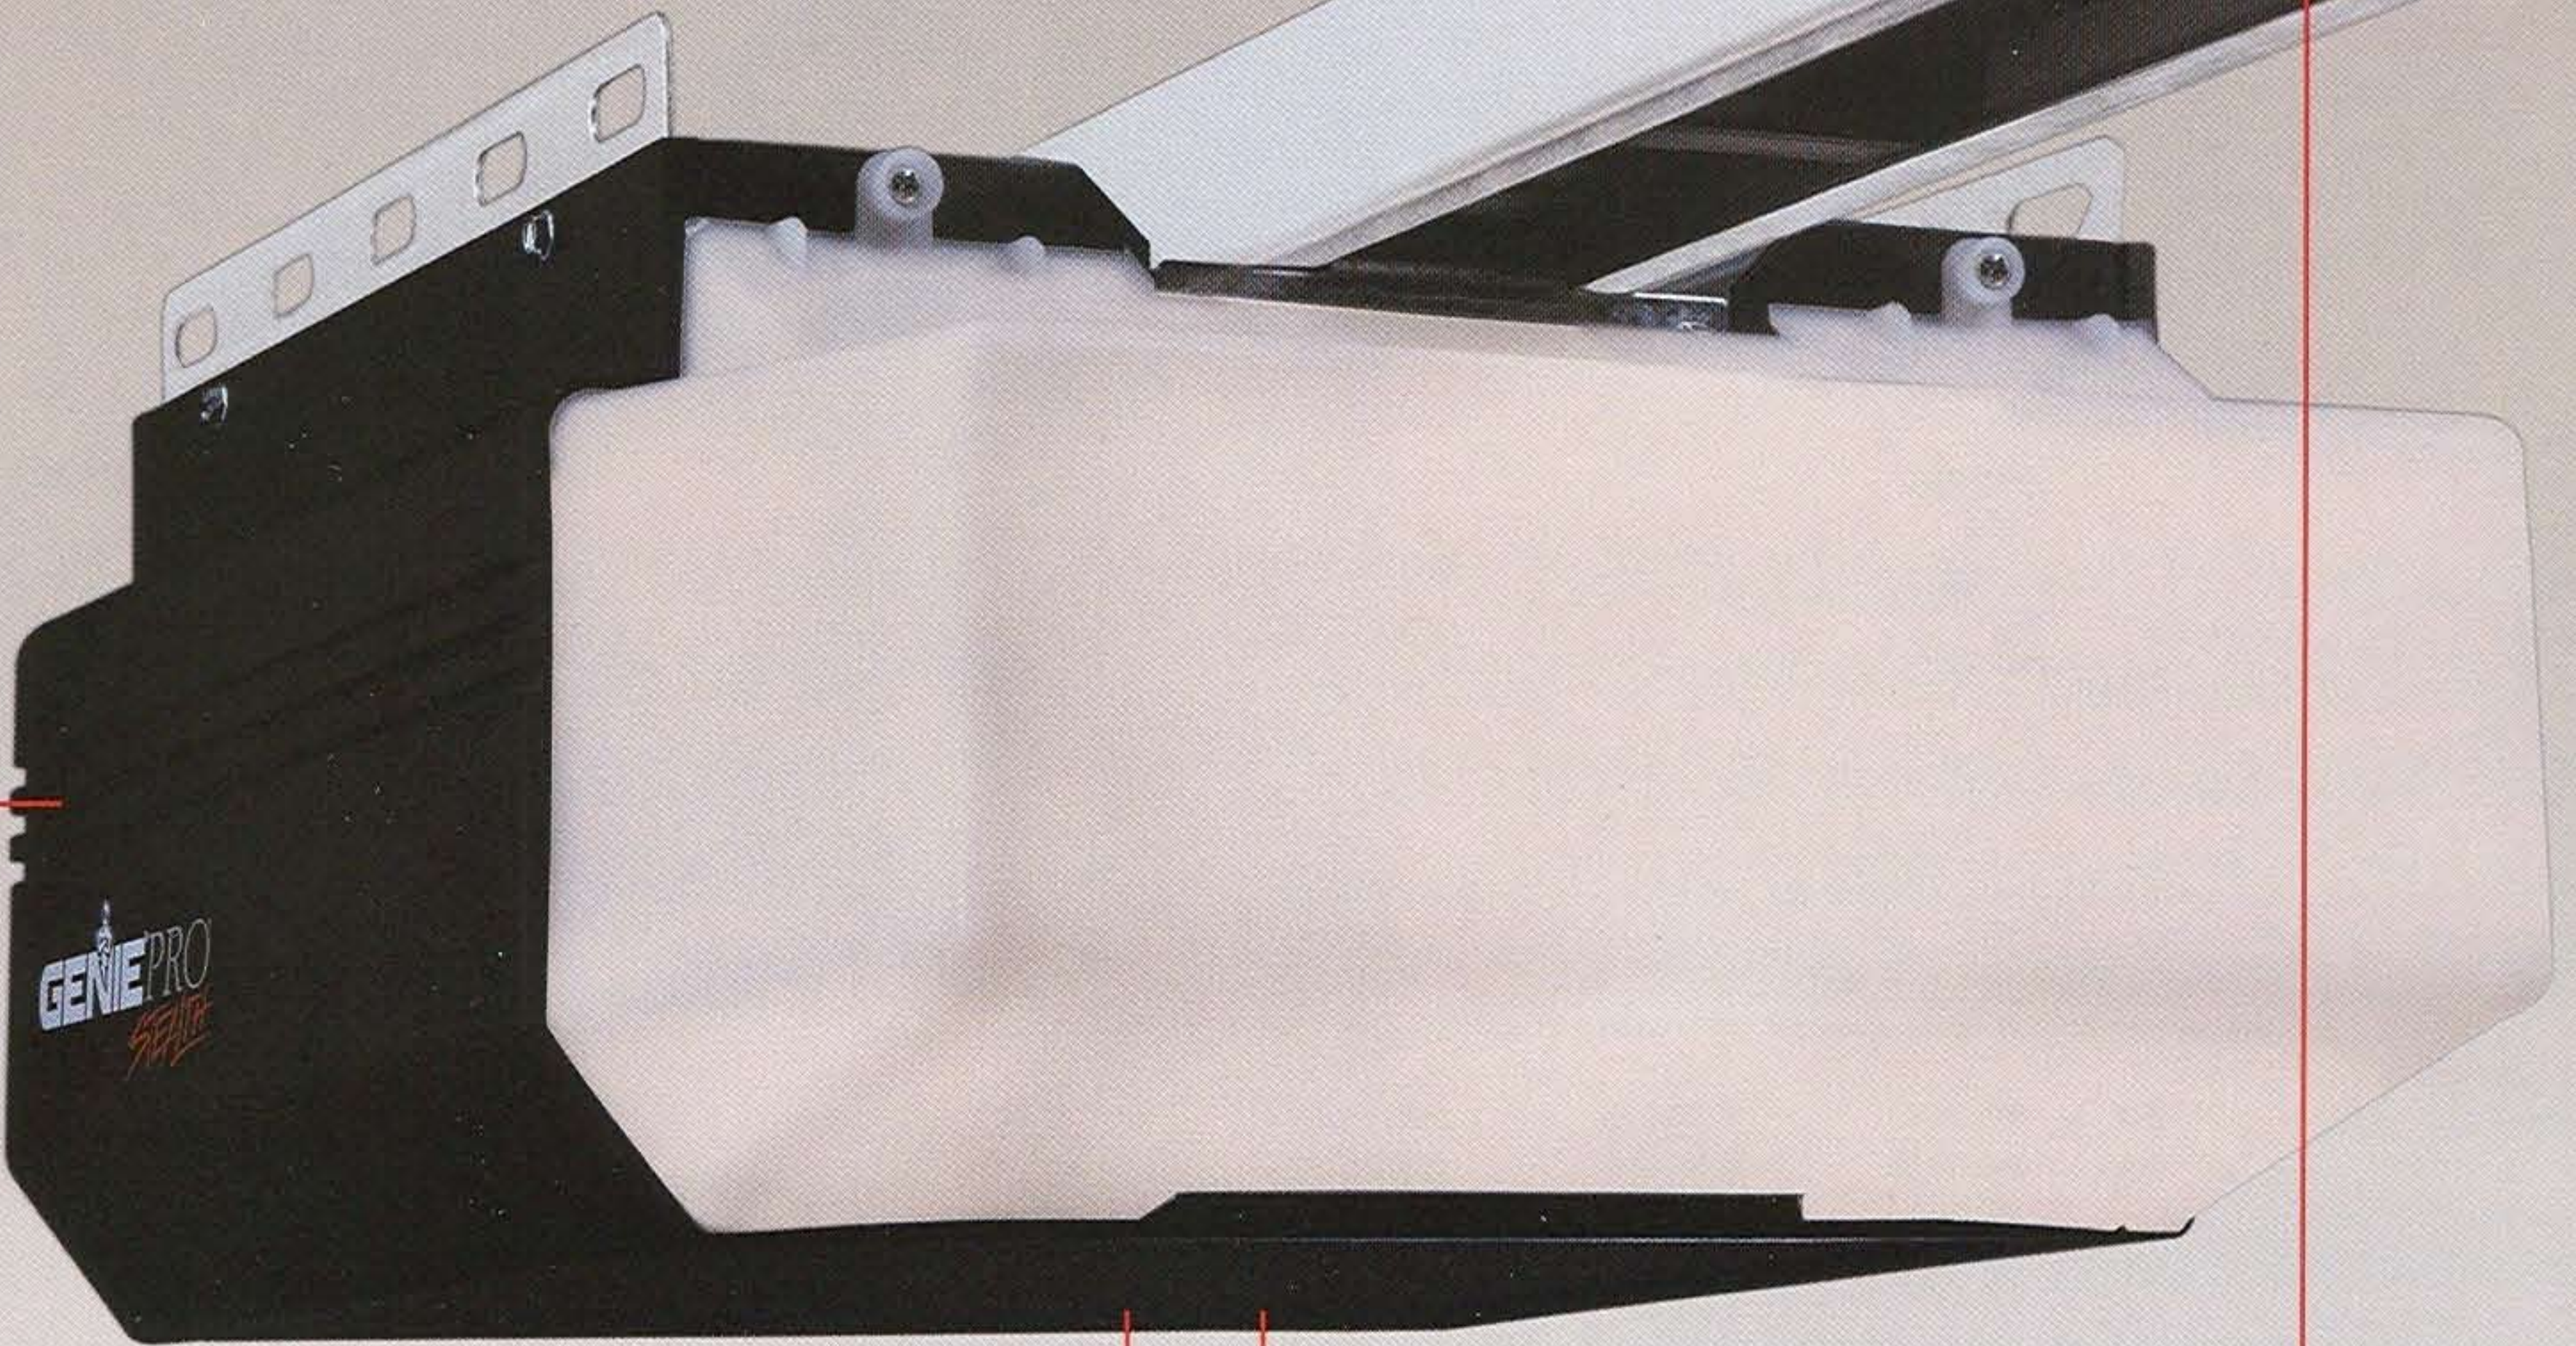

STEALTH®

GENIE®PRO
Professional Access Systems

Limited Lifetime
Motor Warranty

5 Year Limited
Parts Warranty

The mastermind behind ultra-quiet
belt drive technology.

Maximum lifting force

120 kg for powerful performance