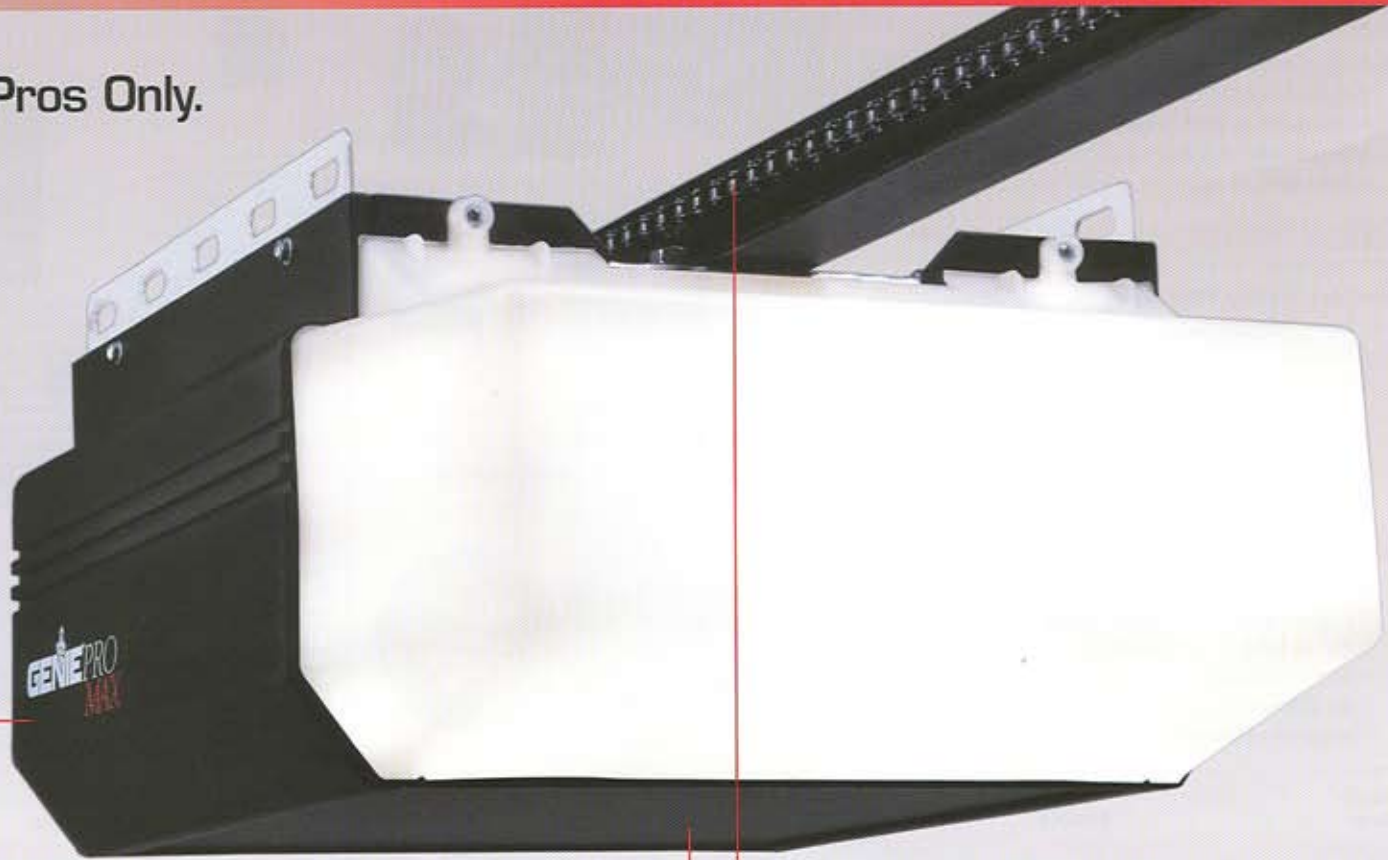

GENIE[®] PRO[®] MAX[®]

For Pros Only.

Easy to set internal limit switches

Rugged full chain drive
and solid steel T-rail

Pre-tensioned full length chain
for long-lasting performance

PMX500
Limited Lifetime Warranty